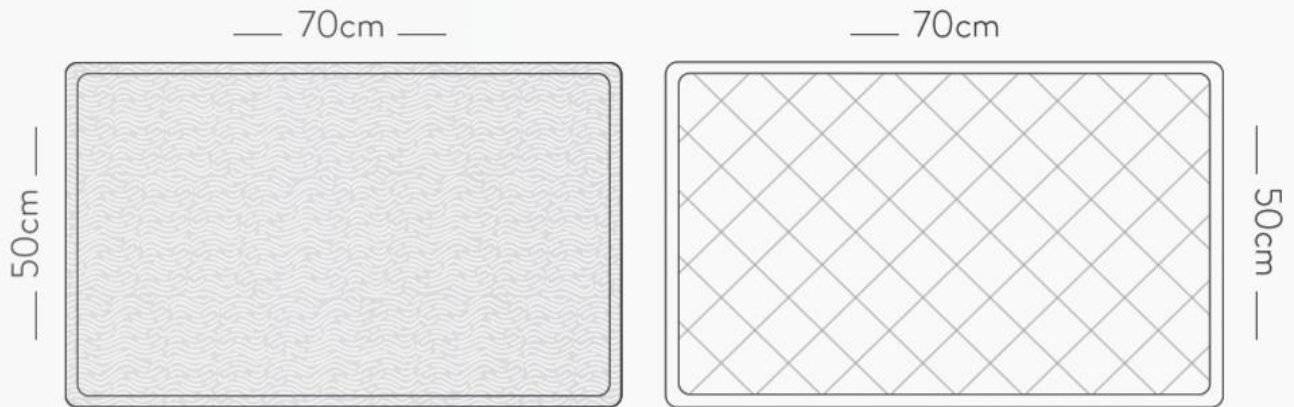

 FABRIC
%100 Bamboo Fabric

 FILLING
Microjel Nano Fibre
1000gr / m ²
1200gr / m ²

A HEALTHY GIFT FROM NATURE

TWO-SIDED COTTON/TOWEL PILLOW

Choose the side that suits you and enjoy uninterrupted sleep all night. One side is cotton whilst the other is towel. The towel side will keep you warm and is also ideal for those who tend to sweat. The cotton side is cool, balancing your body heat whatever the temperature and allowing your skin to breathe whilst you sleep.