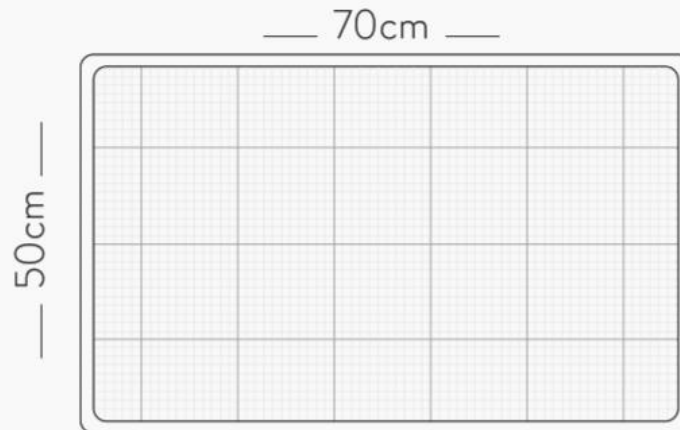

The best way to leave behind the stress and tiredness of the day is to get a good night's sleep.

Let us introduce you to anti-stress technology; carbon wires embedded within the cotton fabric of these pillows will allow you to rid yourself of all stress from the moment you lay your head down. Carbon wires help release your body from the static electricity you accumulate throughout the day, allowing you to wake up stress-free!

FABRIC
%99,6 Cotton - %0,4 Carbon Anti-Stress Fabric

FILLING
Microjel Nano Fibre
1000gr / m2
1200gr / m2