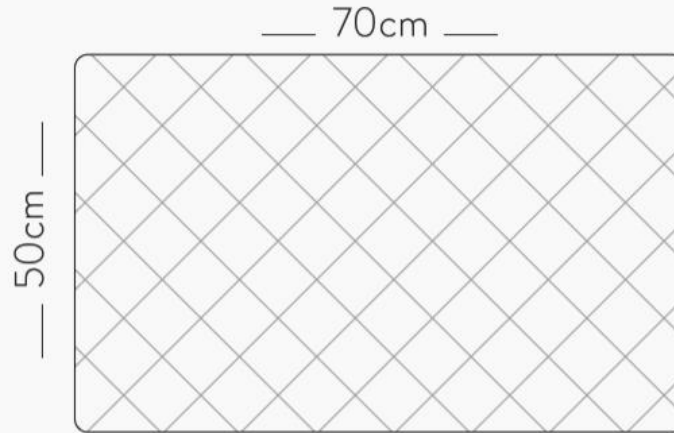

Due to the anti-bacterial and removable covers, these pillows are ideal for a relaxing, clean sleep experience. Why not bring fashionable and plump quilted pillows to your bedroom!

FABRIC	
Quilted Microfiber Fabric	
Zippered Cover	

FILLING	
Ball Fibre	Siliconized Fibre
1000gr / m2	1000gr / m2
1200gr / m2	1200gr / m2