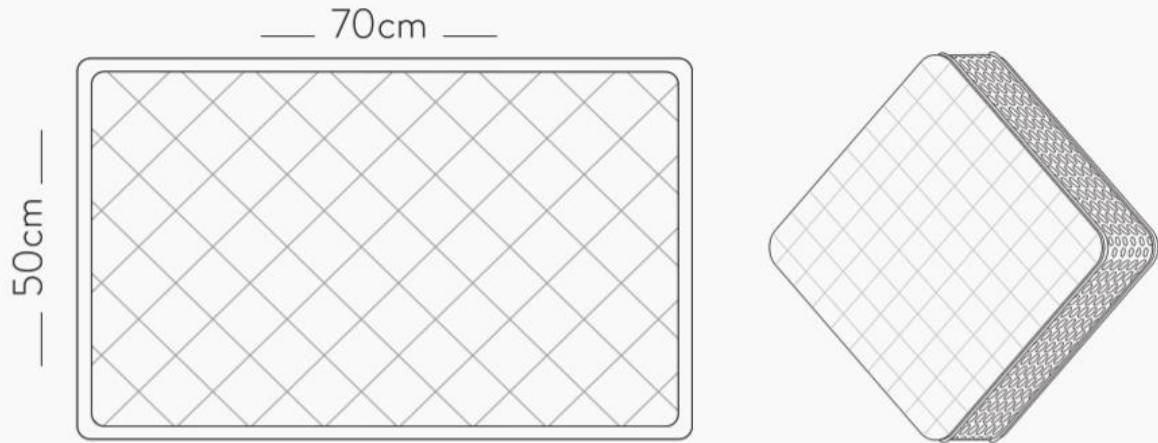

Developed with breathable surface technology, Daisy Home air-conditioned pillows provide you with a refreshing, cool sleep experience due to air-circulation; the technology also allows you to breathe easily.

	FABRIC
Quilted Microfiber Fabric	
Zippered Cover	

	FILLING
Ball Fibre	Siliconized Fibre
1000gr / m2	1000gr / m2
1200gr / m2	1200gr / m2